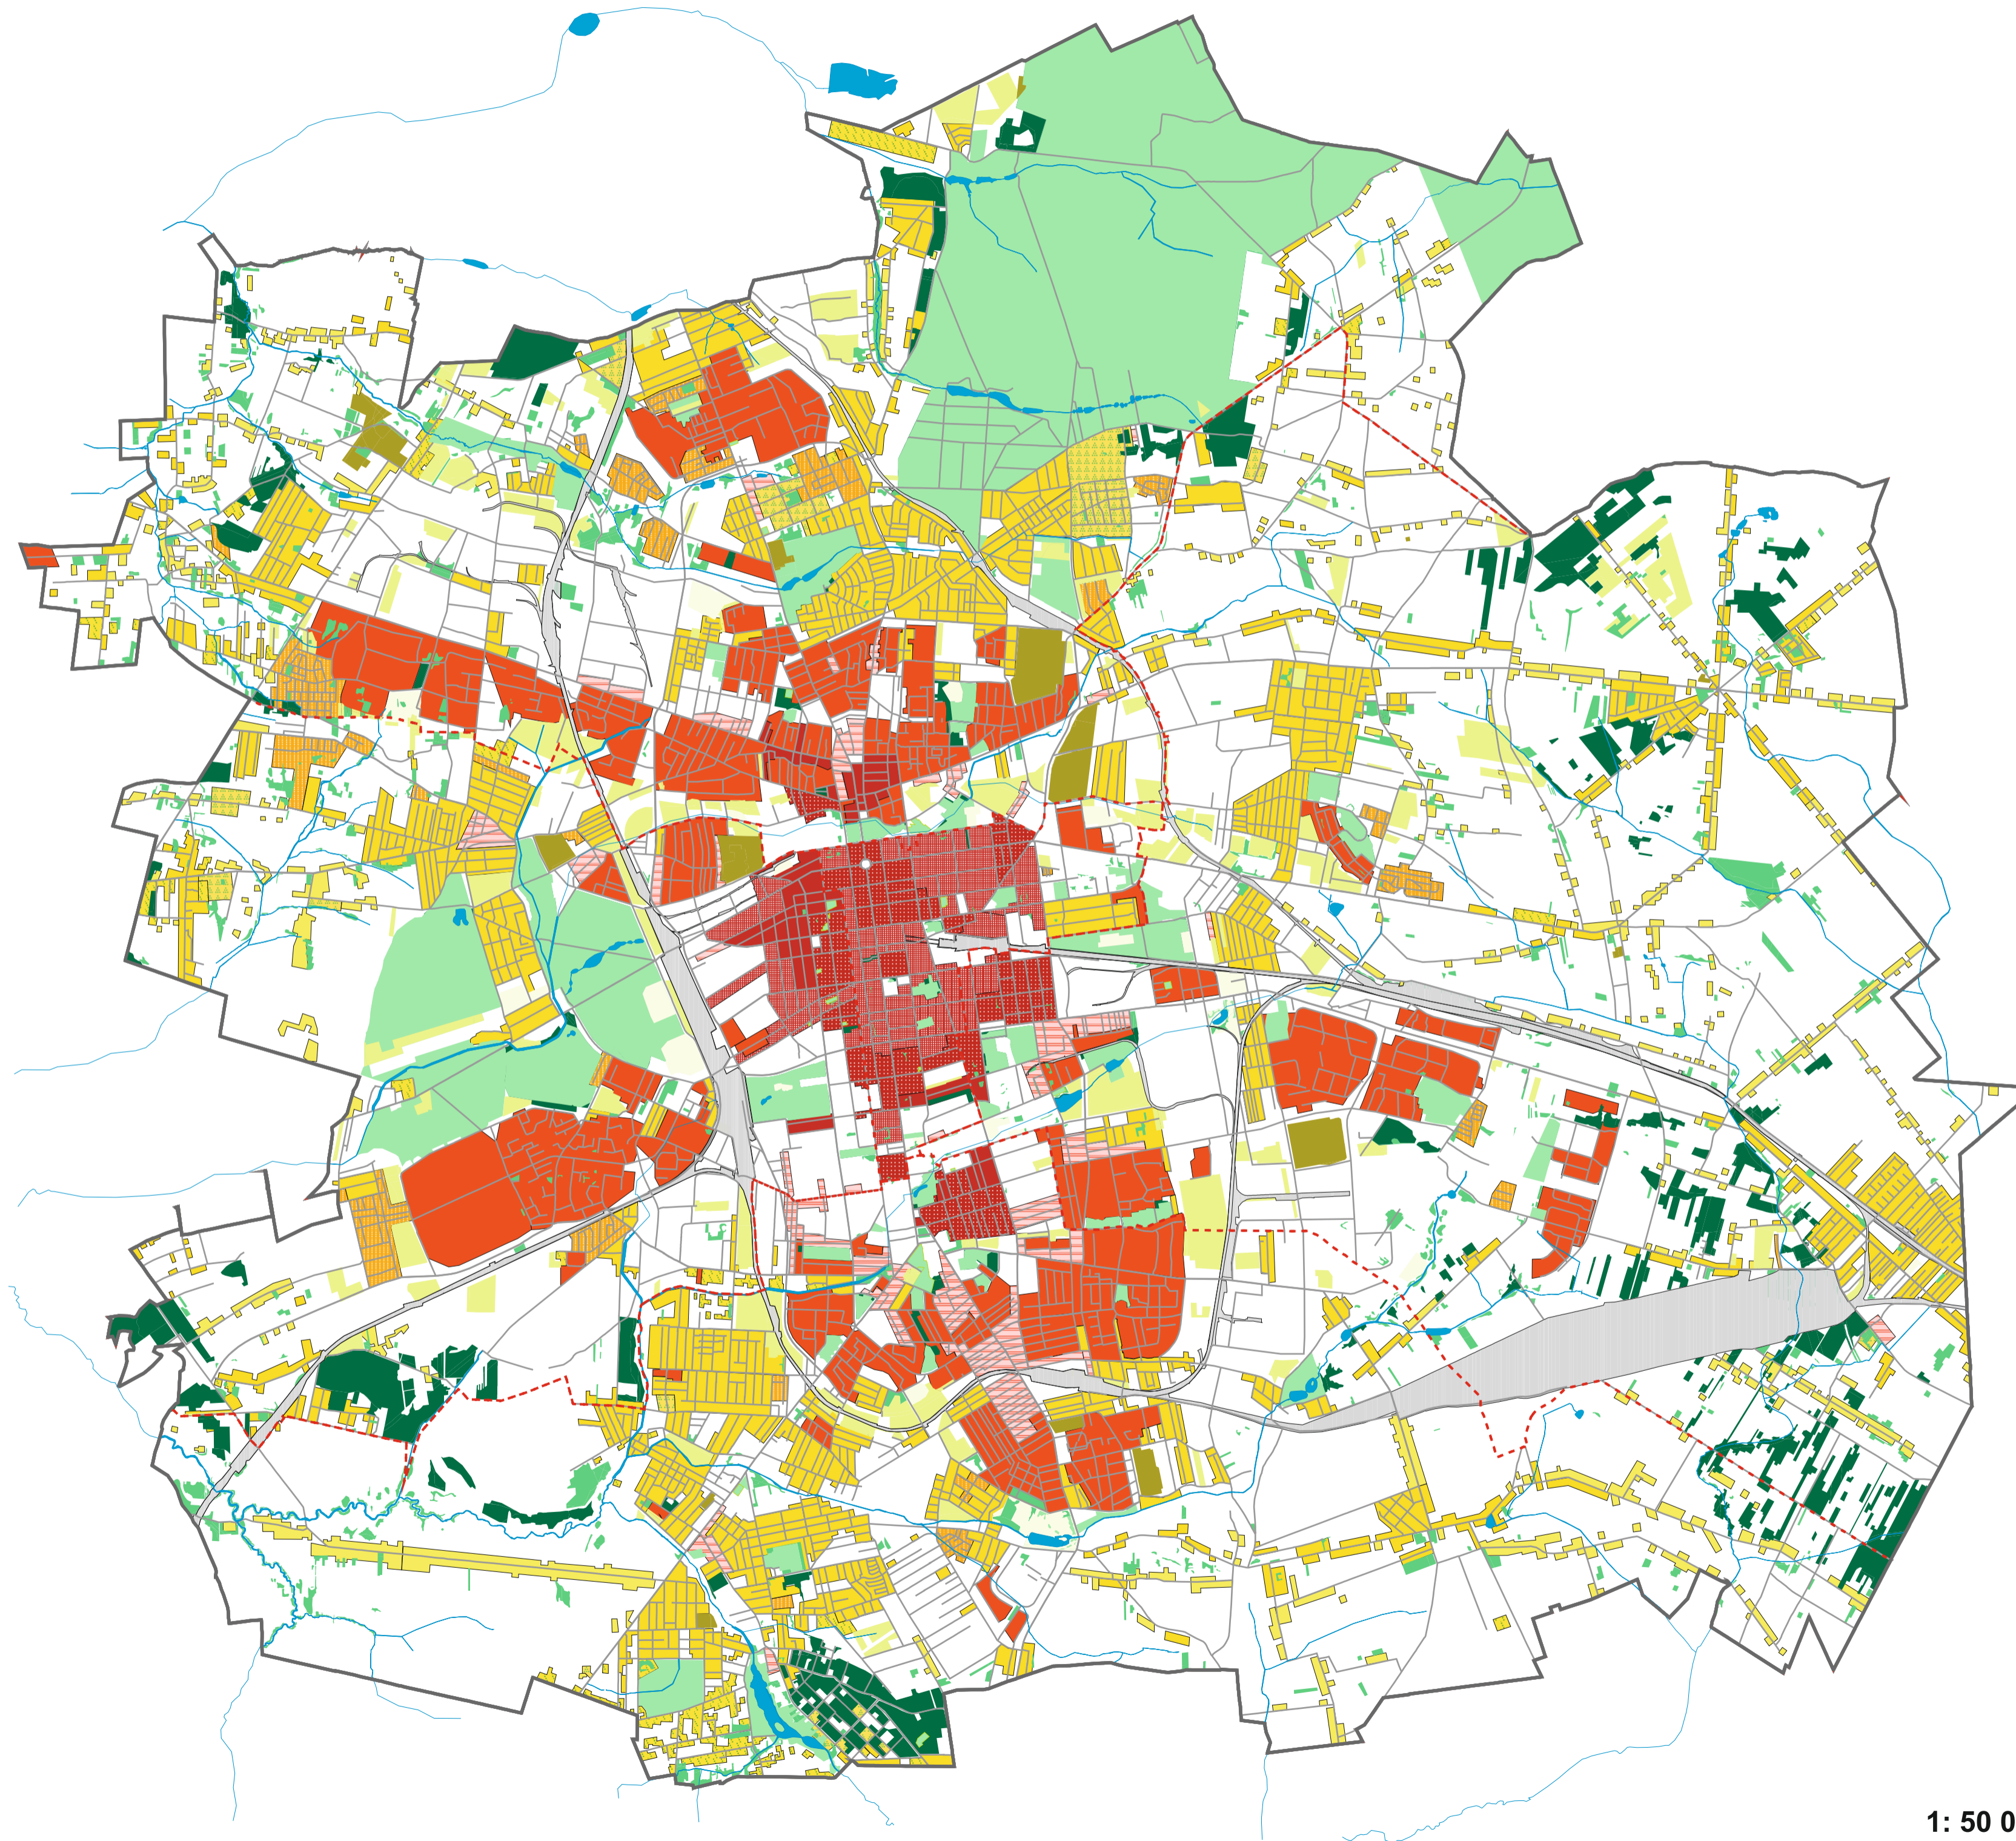

Housing and housing areas in Łódź

- city boundaries
- district boundaries
- streets
- railway areas
- rivers and ponds
- forests
- parks
- allotments
- cemeteries
- wooded areas
- sport and recreation areas

Types of housing developments:

- smallholdings
- housing developments in areas with greenhouse cultivation
- villa and residential housing developments
- detached single-family housing developments
- concentrated single-family housing developments
- detached multifamily housing developments
- multifamily block and microdistrict housing developments
- compact multifamily developments
- multi-functional developments with prevalent housing function
- multi-functional developments with prevalent functions other than housing

1: 50 000