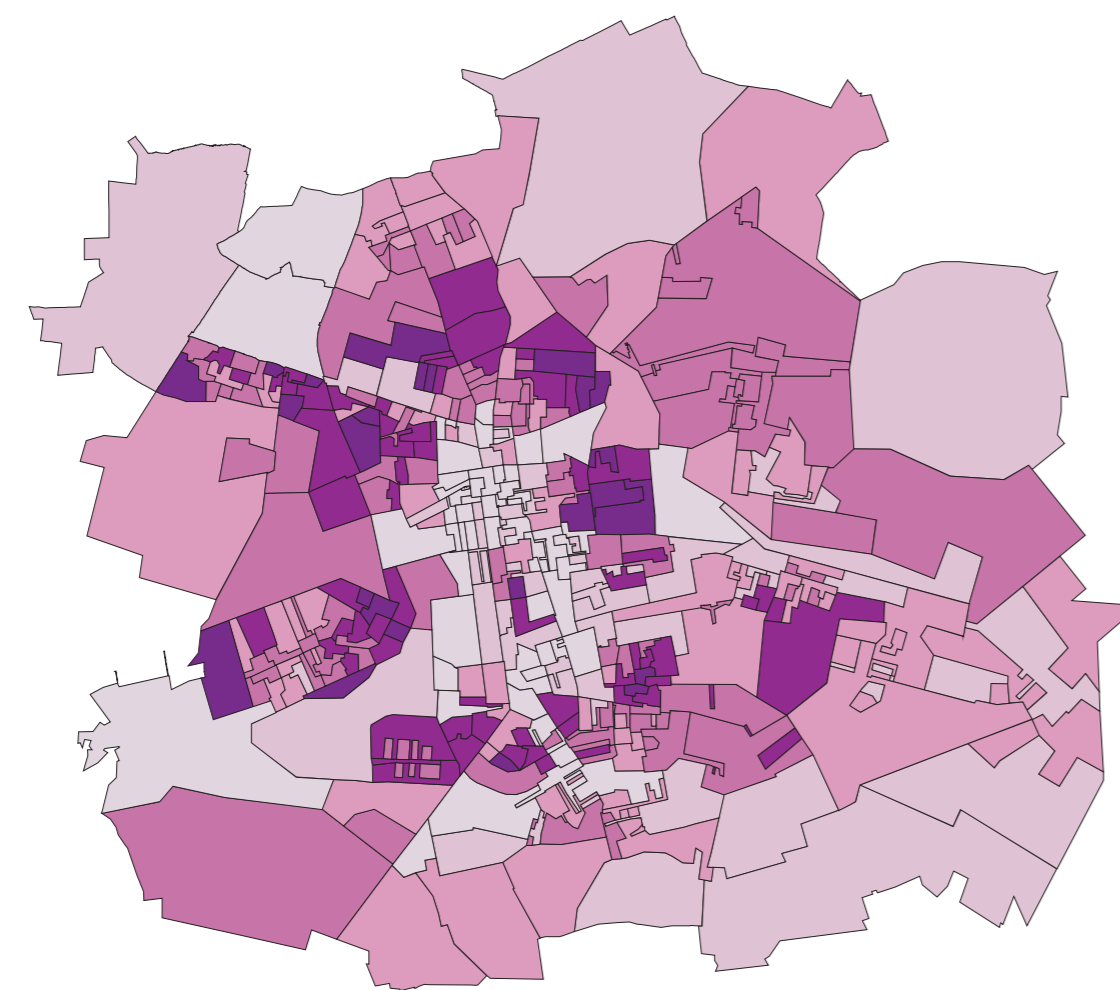

Voting patterns of the inhabitants of Łódź: 1998

Łódź assembly elections

1. VOTER TURNOUT

Percentage of total votes

2. ELECTION WINNERS

Winning parties

3. SUPPORT FOR SLD

Percentage of votes cast for SLD against the total votes cast