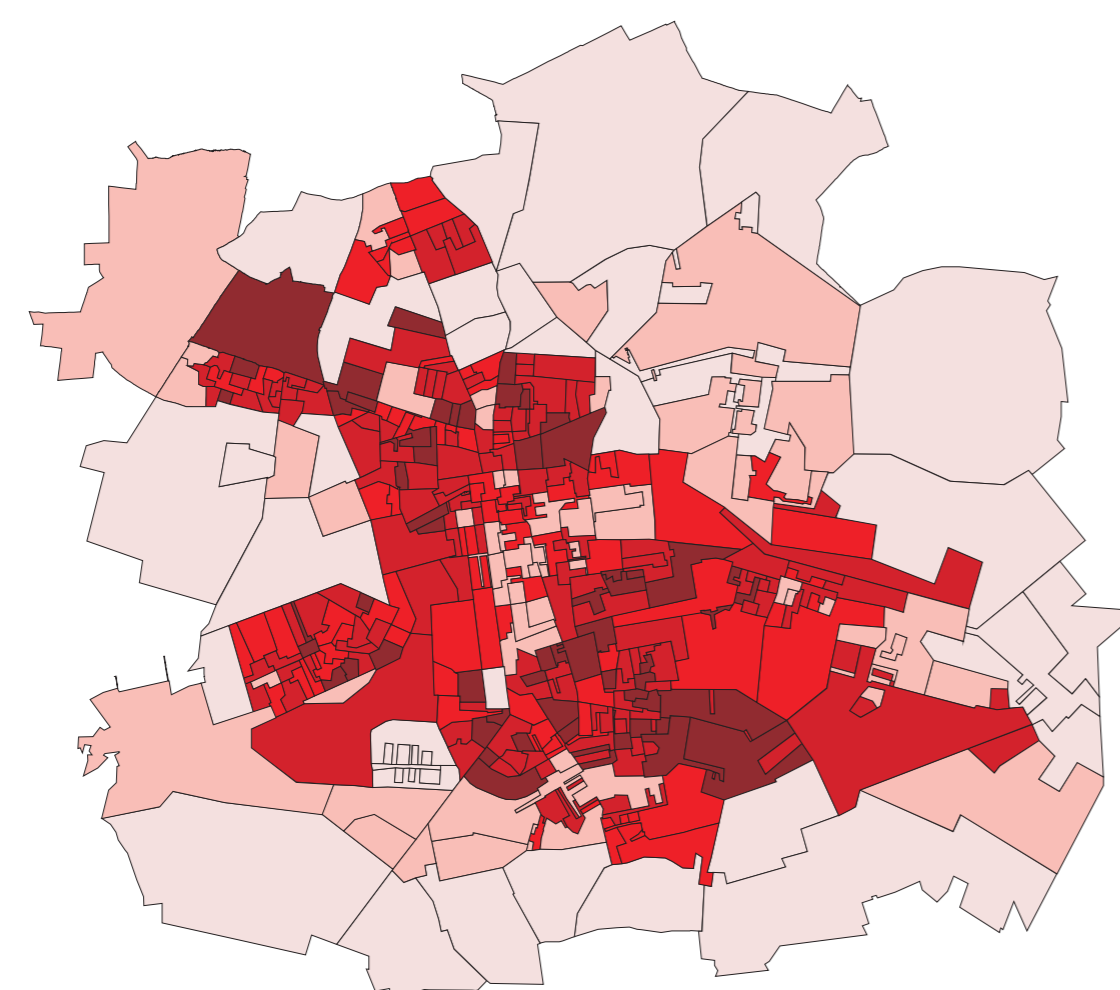

Voting patterns of the inhabitants of Łódź: 1998

Łódź assembly elections

1. VOTER TURNOUT

Percentage of total votes

2. ELECTION WINNERS

Winning parties

3. SUPPORT FOR SLD

Percentage of votes cast for SLD against the total votes cast