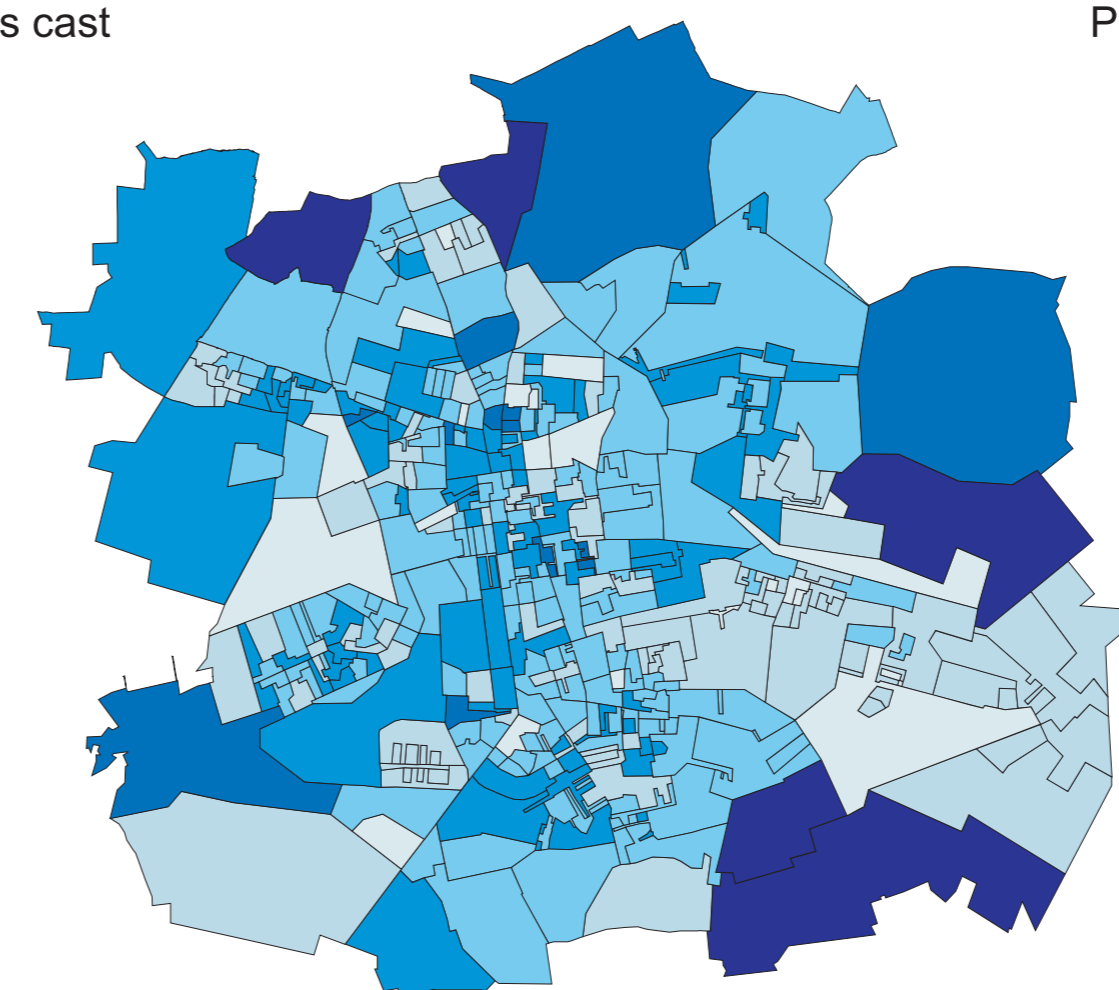

4. SUPPORT FOR AWS

Percentage of votes cast for AWS against the total votes cast