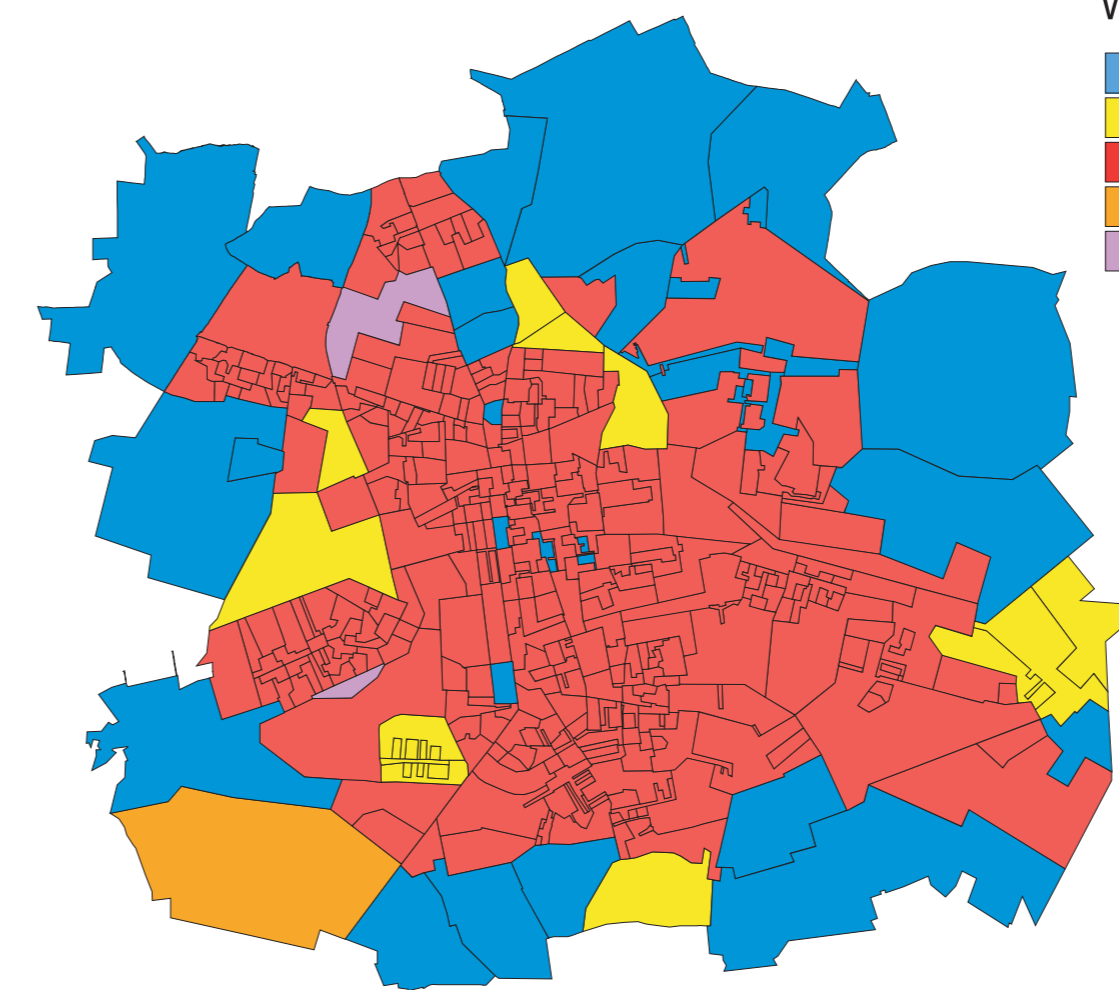

Voting patterns of the inhabitants of Łódź: 1998

Łódź assembly elections

1. VOTER TURNOUT

Percentage of total votes

2. ELECTION WINNERS

Winning parties

3. SUPPORT FOR SLD

Percentage of votes cast for SLD against the total votes cast

4. SUPPORT FOR AWS

Percentage of votes cast for AWS against the total votes cast