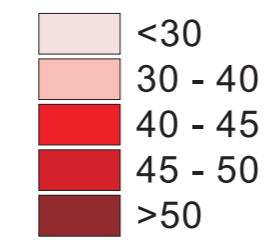

Voting patterns of the inhabitants of Łódź: 1998

Łódź assembly elections

1. VOTER TURNOUT

Percentage of total votes

2. ELECTION WINNERS

Winning parties

3. SUPPORT FOR SLD

Percentage of votes cast for SLD against the total votes cast