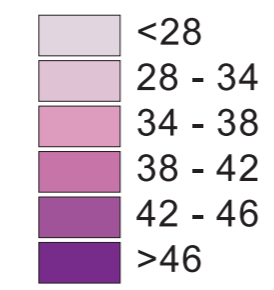

Voting patterns of the inhabitants of Łódź: 1998

Łódź assembly elections

1. VOTER TURNOUT

Percentage of total votes

2. ELECTION WINNERS

Winning parties

3. SUPPORT FOR SLD

Percentage of votes cast for SLD against the total votes cast