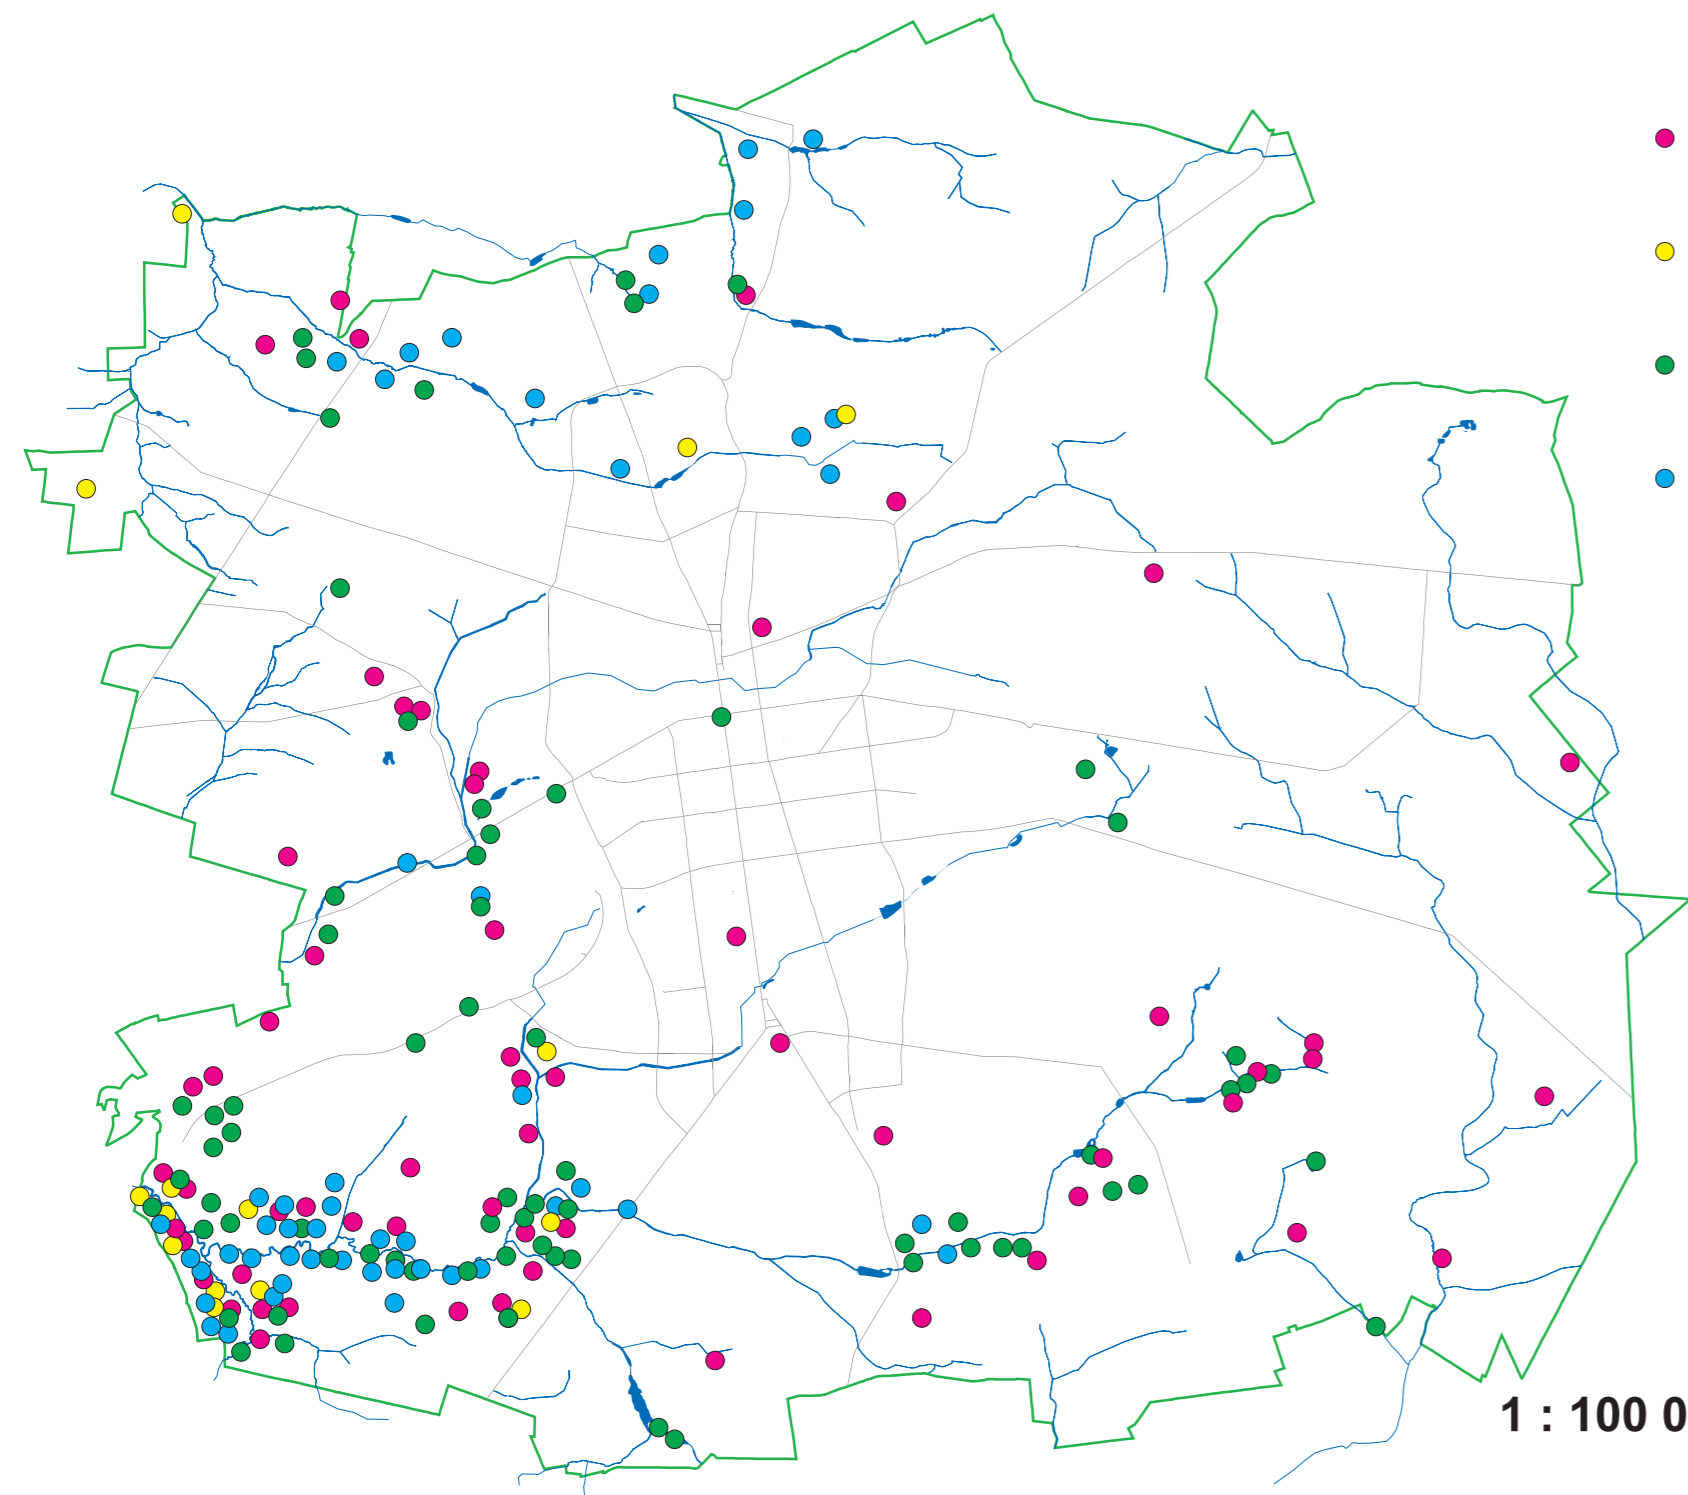

Łódź in prehistoric times and so-called agricultural period (from prehistory to the early 19th c.)

PREHISTORIC FINDS IN THE AREA OF ŁÓDŹ

ARCHAEOLOGY

Prehistory of Łódź

- Finds from the Stone Age
- Lusatian culture finds from the late Bronze and early Iron Ages
- Finds from the early and middle Bronze Age
- Przeworsk culture finds from the late
- La Tene period and the times of Roman influence

FINDS FROM THE MIDDLE AGES AND THE EARLY MODERN PERIOD
(6th - 18th C.) IN THE AREA OF ŁÓDŹ

Łódź in its agricultural period

- Finds from the early and late middle ages
- Finds from the early modern period

AGRICULTURAL ŁÓDŹ

HYPOTHETICAL LOCATION AND ORGANISATION OF ŁÓDŹ IN THE 14th c.

Marek Koter, Paweł Zawilski, Tadeusz Grabarczyk

LAYOUT IN THE AGRICULTURAL PERIOD
(EARLY 15th C.– EARLY 19th C.)

AGRARIAN LAYOUT OF AGRICULTURAL ŁÓDŹ
(RECONSTRUCTION)

1 : 5000