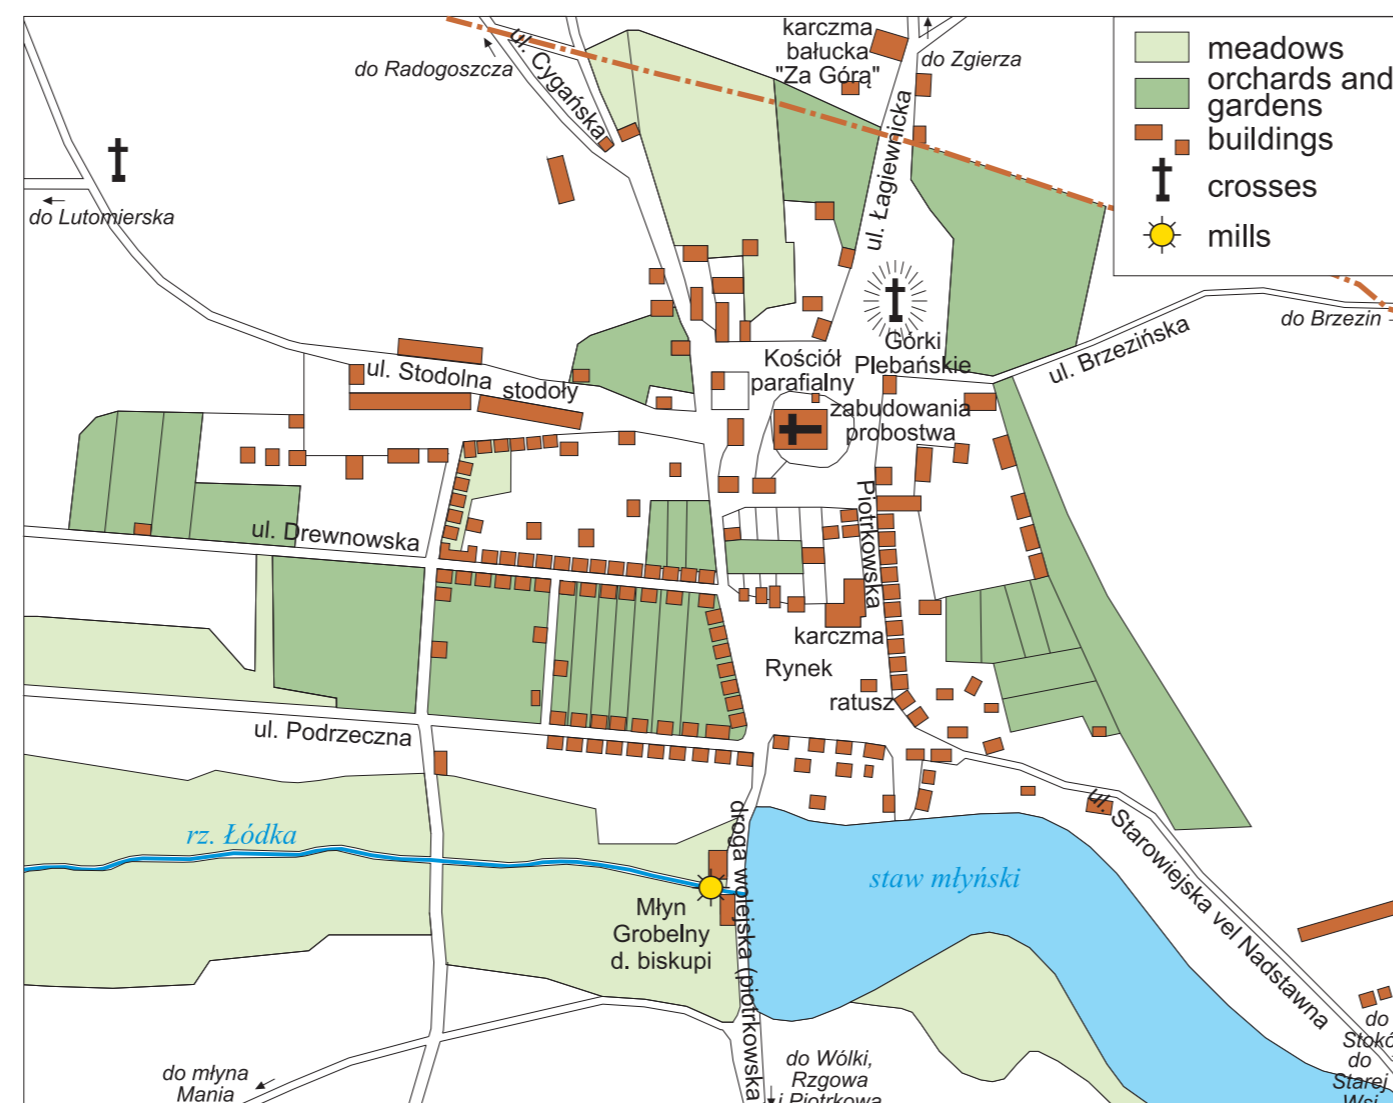

Łódź in prehistoric times and so-called agricultural period (from prehistory to the early 19th c.)

PREHISTORIC FINDS IN THE AREA OF ŁÓDŹ

ARCHAEOLOGY

Prehistory of Łódź

- Finds from the Stone Age
- Lusatian culture finds from the late Bronze and early Iron Ages
- Finds from the early and middle Bronze Age
- Przeworsk culture finds from the late
- La Tene period and the times of Roman influence

FINDS FROM THE MIDDLE AGES AND THE EARLY MODERN PERIOD
(6th - 18th C.) IN THE AREA OF ŁÓDŹ

Łódź in its agricultural period

- Finds from the early and late middle ages
- Finds from the early modern period

AGRICULTURAL ŁÓDŹ

HYPOTHETICAL LOCATION AND ORGANISATION OF ŁÓDŹ IN THE 14th c.

Marek Koter, Paweł Zawilski, Tadeusz Grabarczyk

LAYOUT IN THE AGRICULTURAL PERIOD
(EARLY 15th C.– EARLY 19th C.)

AGRARIAN LAYOUT OF AGRICULTURAL ŁÓDŹ
(RECONSTRUCTION)