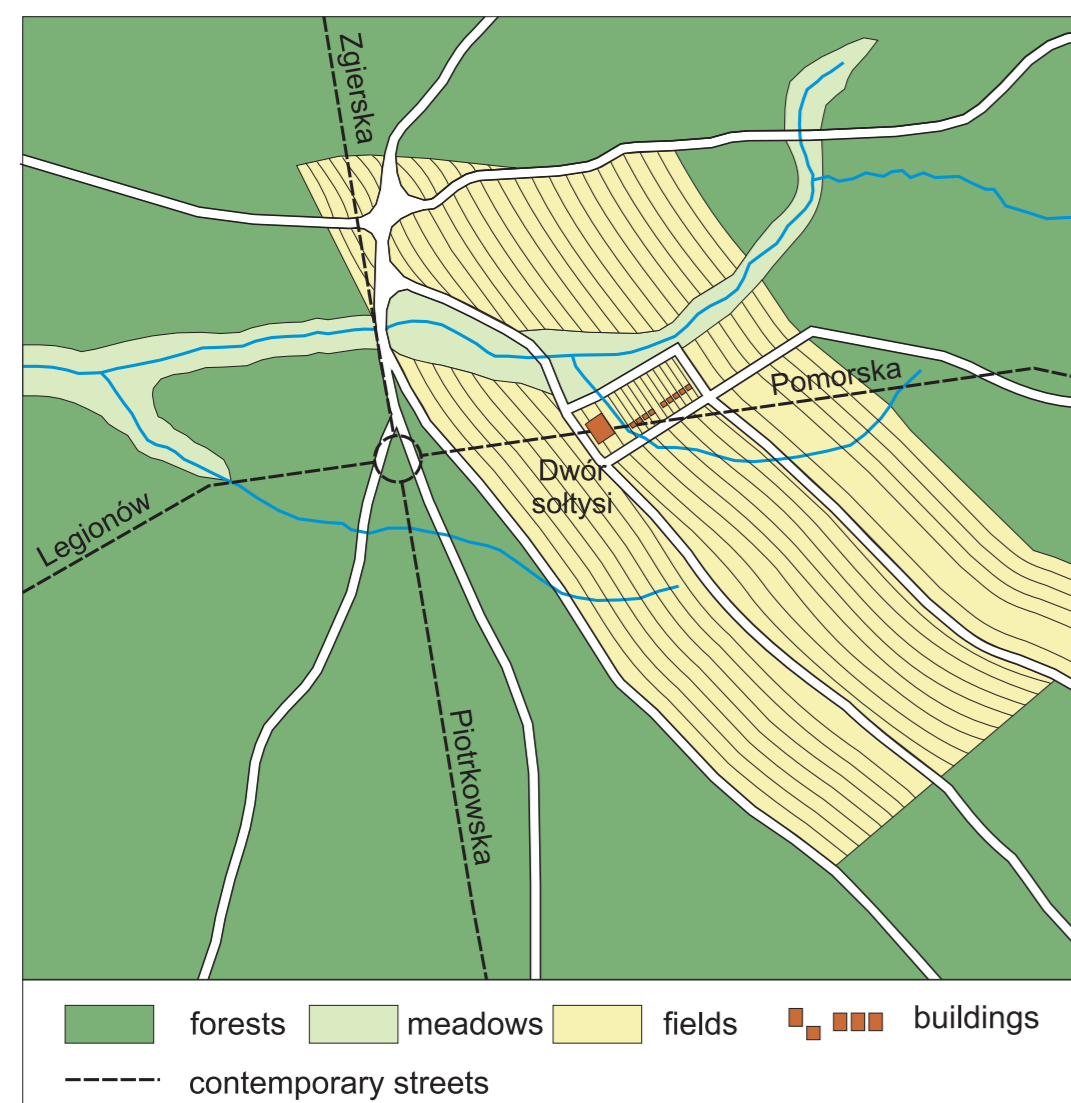

Łódź in prehistoric times and so-called agricultural period (from prehistory to the early 19th c.)

PREHISTORIC FINDS IN THE AREA OF ŁÓDŹ

ARCHAEOLOGY

Prehistory of Łódź

- Finds from the Stone Age
- Lusatian culture finds from the late Bronze and early Iron Ages
- Finds from the early and middle Bronze Age
- Przeworsk culture finds from the late
- La Tene period and the times of Roman influence

FINDS FROM THE MIDDLE AGES AND THE EARLY MODERN PERIOD
(6th - 18th C.) IN THE AREA OF ŁÓDŹ

Łódź in its agricultural period

- Finds from the early and late middle ages
- Finds from the early modern period

AGRICULTURAL ŁÓDŹ

HYPOTHETICAL LOCATION AND ORGANISATION OF ŁÓDŹ IN THE 14th c.

Marek Koter, Paweł Zawilski, Tadeusz Grabarczyk

LAYOUT IN THE AGRICULTURAL PERIOD
(EARLY 15th C.– EARLY 19th C.)

AGRARIAN LAYOUT OF AGRICULTURAL ŁÓDŹ
(RECONSTRUCTION)