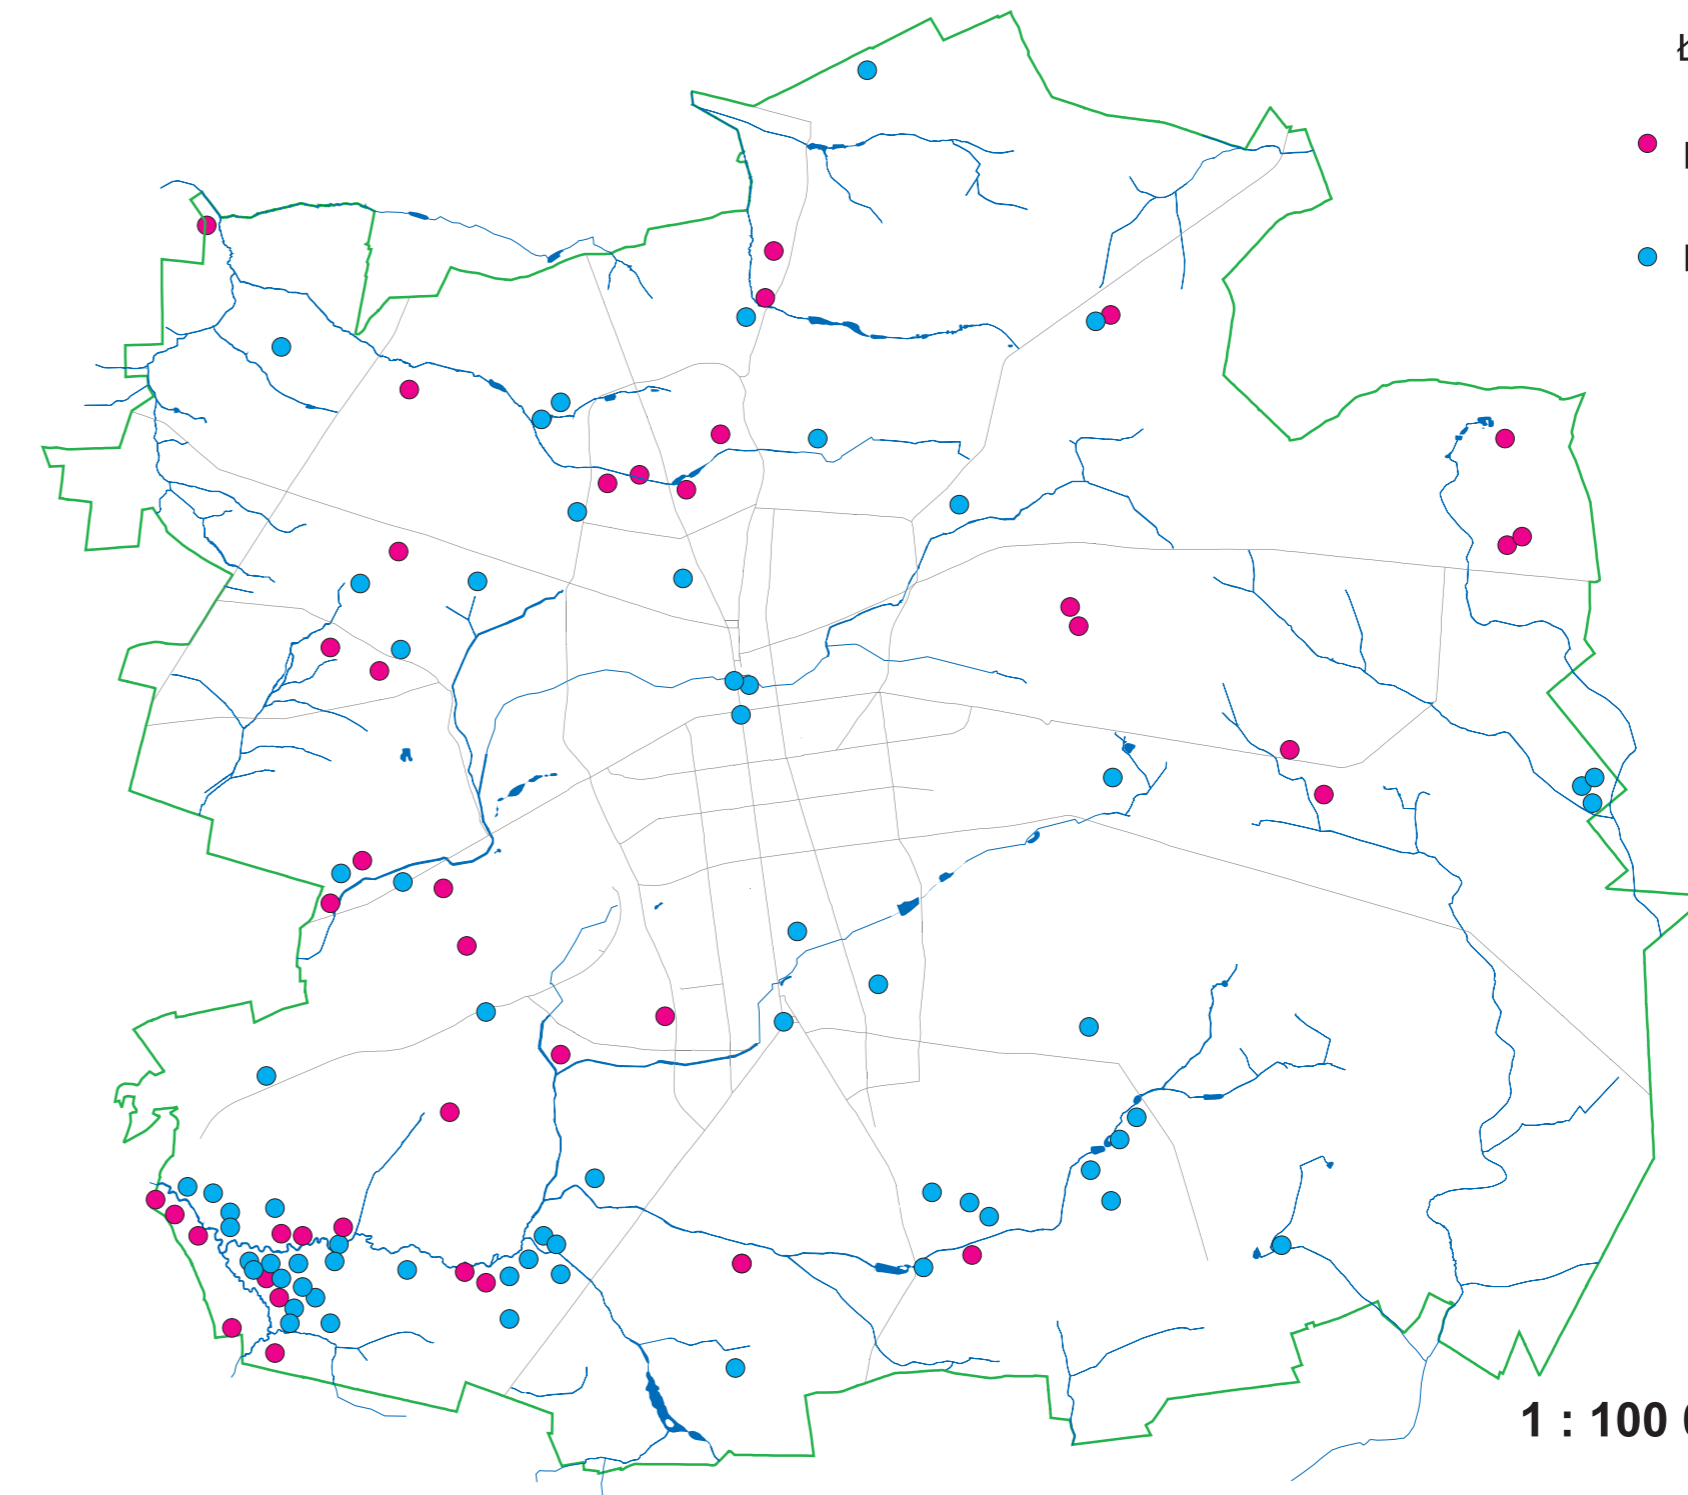

Łódź in prehistoric times and so-called agricultural period (from prehistory to the early 19th c.)

PREHISTORIC FINDS IN THE AREA OF ŁÓDŹ

ARCHAEOLOGY

Prehistory of Łódź

- Finds from the Stone Age
- Lusatian culture finds from the late Bronze and early Iron Ages
- Finds from the early and middle Bronze Age
- Przeworsk culture finds from the late
- La Tene period and the times of Roman influence

FINDS FROM THE MIDDLE AGES AND THE EARLY MODERN PERIOD
(6th - 18th C.) IN THE AREA OF ŁÓDŹ

Łódź in its agricultural period

- Finds from the early and late middle ages
- Finds from the early modern period

AGRICULTURAL ŁÓDŹ

HYPOTHETICAL LOCATION AND ORGANISATION OF ŁÓDŹ IN THE 14th c.

Marek Koter, Paweł Zawilski, Tadeusz Grabarczyk

LAYOUT IN THE AGRICULTURAL PERIOD
(EARLY 15th C.– EARLY 19th C.)

AGRARIAN LAYOUT OF AGRICULTURAL ŁÓDŹ
(RECONSTRUCTION)

1 : 5000