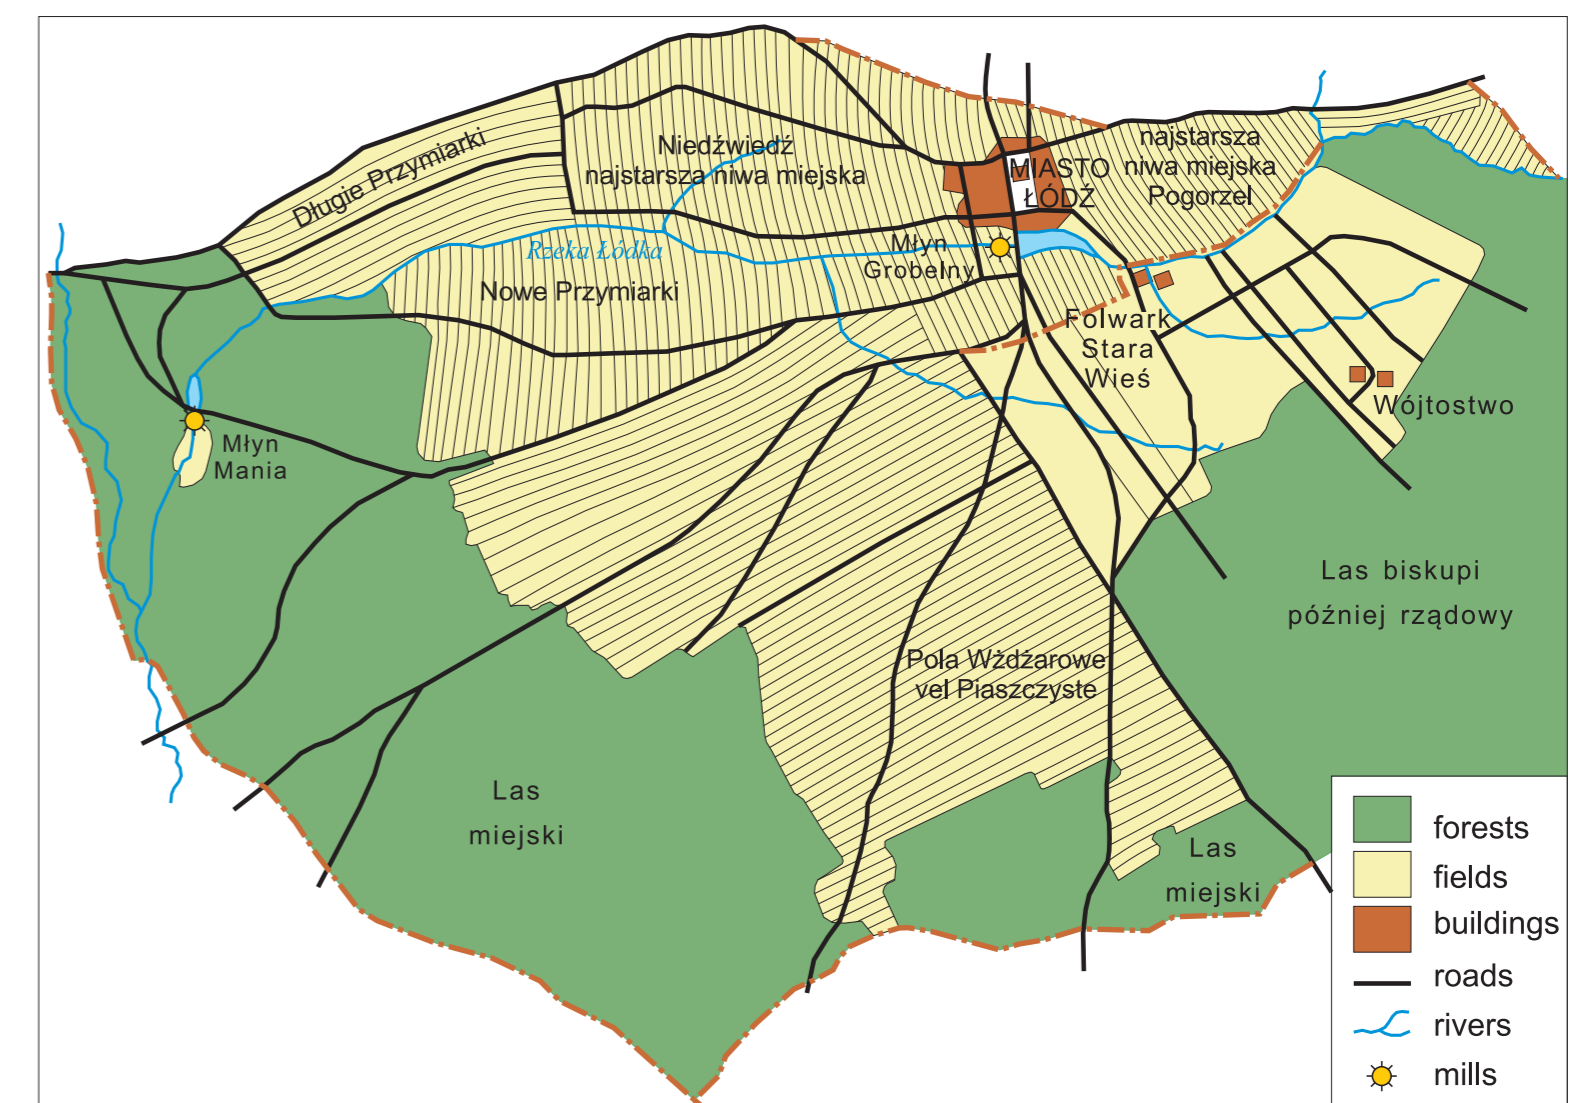

Łódź in prehistoric times and so-called agricultural period (from prehistory to the early 19th c.)

PREHISTORIC FINDS IN THE AREA OF ŁÓDŹ

ARCHAEOLOGY

Prehistory of Łódź

- Finds from the Stone Age
- Lusatian culture finds from the late Bronze and early Iron Ages
- Finds from the early and middle Bronze Age
- Przeworsk culture finds from the late
- La Tene period and the times of Roman influence

FINDS FROM THE MIDDLE AGES AND THE EARLY MODERN PERIOD
(6th - 18th C.) IN THE AREA OF ŁÓDŹ

Łódź in its agricultural period

- Finds from the early and late middle ages
- Finds from the early modern period

AGRICULTURAL ŁÓDŹ

HYPOTHETICAL LOCATION AND ORGANISATION OF ŁÓDŹ IN THE 14th c.

Marek Koter, Paweł Zawilski, Tadeusz Grabarczyk

LAYOUT IN THE AGRICULTURAL PERIOD
(EARLY 15th C.– EARLY 19th C.)

AGRARIAN LAYOUT OF AGRICULTURAL ŁÓDŹ
(RECONSTRUCTION)